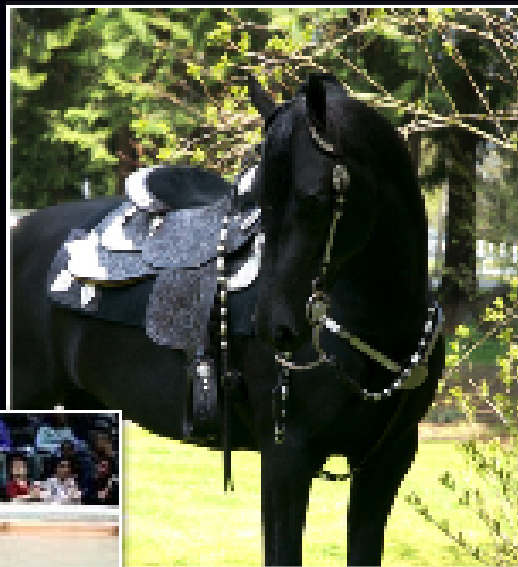

The Morgan Horse

Please join us Saturday April 17 at the BC Half- Arabian horse show for a celebration of the beauty and versatility of the Morgan Horse.

The presentation begins at 6:00pm at the Cloverdale Agriplex Fairgrounds
located at 6050A 178th Street Surrey.